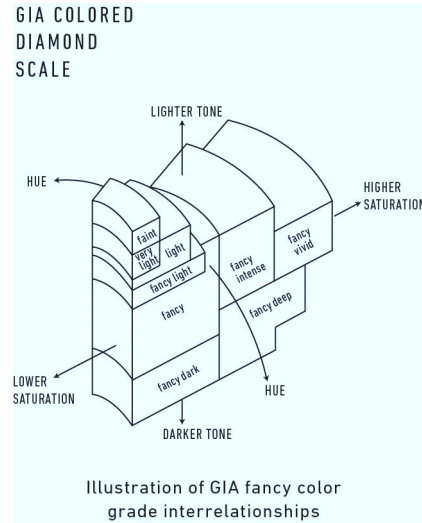

Verify this report at gia.edu

GIA COLORED DIAMOND REPORT

April 16, 2018
Report Type ..... Identification and Origin Report
GIA Report Number 7286452370
Shape and Cutting Style ..... Oval Modified Brilliant
Measurements ..... 3.66 x 2.45 x 1.65 mm
Carat Weight ..... 0.11 carat
Color Grade ..... Fancy Vivid Purplish Pink
Color Origin ..... Natural
Color Distribution ..... Even

ADDITIONAL INFORMATION

The results documented in this report refer only to the diamond described, and were obtained using the techniques and equipment used by GIA at the time of examination. This report is not a guarantee or valuation. For additional information and important limitations and disclaimers, please see www.gia.edu/terms or call +1 800 421 7250 or +1 760 603 4500. ©2014 Gemological Institute of America, Inc.

reportcheck.gia.edu