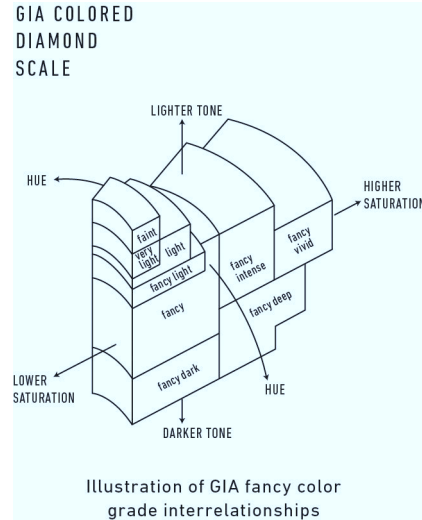

Verify this report at gia.edu

GIA COLORED DIAMOND REPORT

October 10, 2014
Report Type ..... Identification and Origin Report
GIA Report Number 7171921412
Shape and Cutting Style ..... Modified Square Brilliant
Measurements ..... 2.82 x 2.75 x 1.84 mm
Carat Weight ..... 0.13 carat
Color Grade ..... Fancy Deep Brownish Orangy Pink
Color Origin ..... Natural
Color Distribution ..... Even

ADDITIONAL INFORMATION

The results documented in this report refer only to the diamond described, and were obtained using the techniques and equipment used by GIA at the time of examination. This report is not a guarantee or valuation. For additional information and important limitations and disclaimers, please see www.gia.edu/terms or call +1 800 421 7250 or +1 760 603 4500. ©2014 Gemological Institute of America, Inc.

reportcheck.gia.edu