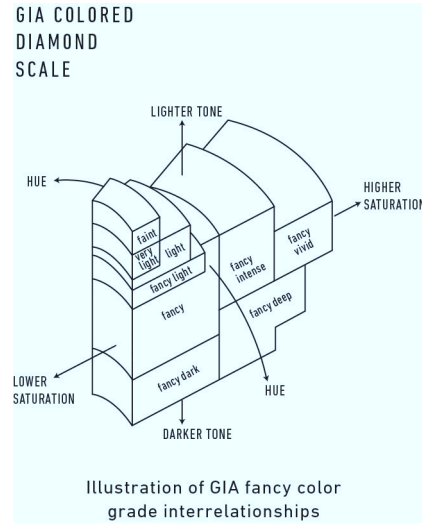

Verify this report at GIA.edu

GIA NATURAL COLORED DIAMOND REPORT

July 12, 2019
Report Type ..... Identification and Origin Report
GIA Report Number 5202425403
Shape and Cutting Style ..... Heart Brilliant
Measurements ..... 3.17 x 3.24 x 1.81 mm
Carat Weight ..... 0.10 carat
Color Grade ..... Fancy Light Gray-Blue
Color Origin ..... Natural
Color Distribution ..... Even

ADDITIONAL INFORMATION

The results documented in this report refer only to the diamond described, and were obtained using the techniques and equipment available to GIA at the time of examination. This report is not a guarantee or valuation. For additional information and important limitations and disclaimers, please see GIA.edu/terms or call +1 800 421 7250 or +1 760 603 4500. ©2017 Gemological Institute of America, Inc.

reportcheck.gia.edu