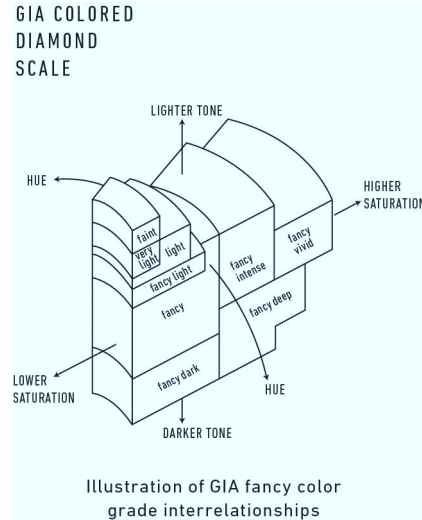

Verify this report at gia.edu

GIA COLORED DIAMOND REPORT

April 3, 2017
Report Type ..... Identification and Origin Report
GIA Report Number 5181246254
Shape and Cutting Style ..... Cushion Modified Brilliant
Measurements ..... 2.92 x 2.84 x 1.74 mm
Carat Weight ..... 0.13 carat
Color Grade ..... Fancy Intense Purple-Pink
Color Origin ..... Natural
Color Distribution ..... Even
Inscription(s): GIA 5181246254

ADDITIONAL INFORMATION

The results documented in this report refer only to the diamond described, and were obtained using the techniques and equipment used by GIA at the time of examination. This report is not a guarantee or valuation. For additional information and important limitations and disclaimers, please see www.gia.edu/terms or call +1 800 421 7250 or +1 760 603 4500. ©2014 Gemological Institute of America, Inc.

reportcheck.gia.edu

THE SECURITY FEATURES IN THIS DOCUMENT, INCLUDING THE HOLOGRAM, SECURITY SCREEN AND MICROPRINT LINES, IN ADDITION TO THOSE NOT LISTED, EXCEED DOCUMENT SECURITY INDUSTRY GUIDELINES.