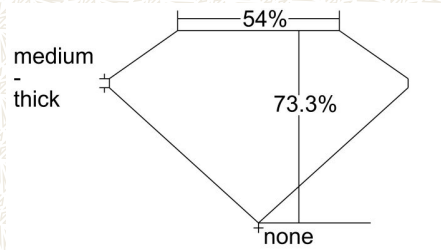

GIA COLORED DIAMOND REPORT

August 07, 2015
 Report Type Grading Report
 GIA Report Number 3205381382
 Shape and Cutting Style Cut-Cornered Rectangular
 Step Cut
 Measurements 4.71 x 3.57 x 2.62 mm
 Carat Weight 0.40 carat
 Color Grade Fancy Intense Green-Yellow
 Color Origin Natural
 Color Distribution Even
 Clarity Grade VS1
 Proportions:

Profile not to actual proportions

Polish Good
 Symmetry Fair
 Fluorescence Strong Blue

Inscription(s): GIA 3205381382

Comments: Additional clouds are not shown. Additional pinpoints are not shown.

ADDITIONAL INFORMATION

CLARITY CHARACTERISTICS

KEY TO SYMBOLS*

- Crystal ^ Extra Facet
- ⊗ Cloud
- Pinpoint
- △ Natural

* Red symbols denote internal characteristics (inclusions). Green or black symbols denote external characteristics (blemishes). Diagram is an approximate representation of the diamond, and symbols shown indicate type, position, and approximate size of clarity characteristics. All clarity characteristics may not be shown. Details of finish are not shown.