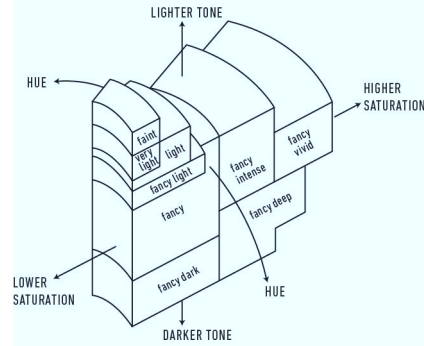

 Carat Weight **0.18 carat**

 Color Grade **Fancy Light Gray-Blue**

 Color Origin **Natural**

 Color Distribution **Even**

Inscription(s): GIA 2185918332

ADDITIONAL INFORMATION
**GIA COLORED
DIAMOND
SCALE**

Illustration of GIA fancy color grade interrelationships

The results documented in this report refer only to the diamond described, and were obtained using the techniques and equipment used by GIA at the time of examination. This report is not a guarantee or valuation. For additional information and important limitations and disclaimers, please see www.gia.edu/terms or call +1 800 421 7250 or +1 760 603 4500. ©2014 Gemological Institute of America, Inc.