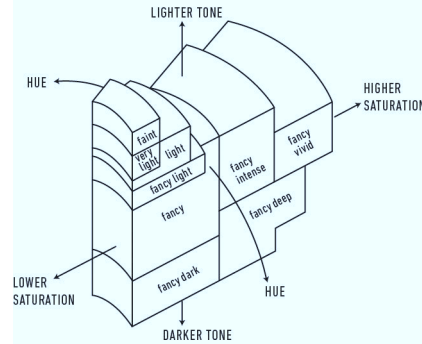

GIA COLORED DIAMOND REPORT

June 16, 2015
 Report Type Identification and Origin Report
 GIA Report Number 2175179448
 Shape and Cutting Style Heart Brilliant
 Measurements 3.02 x 3.43 x 1.77 mm
 Carat Weight 0.11 carat
 Color Grade Fancy Vivid Purplish Pink
 Color Origin Natural
 Color Distribution Even

ADDITIONAL INFORMATION

GIA COLORED
DIAMOND
SCALE

Illustration of GIA fancy color grade interrelationships

The results documented in this report refer only to the diamond described, and were obtained using the techniques and equipment used by GIA at the time of examination. This report is not a guarantee or valuation. For additional information and important limitations and disclaimers, please see www.gia.edu/terms or call +1 800 421 7250 or +1 760 603 4500. ©2014 Gemological Institute of America, Inc.