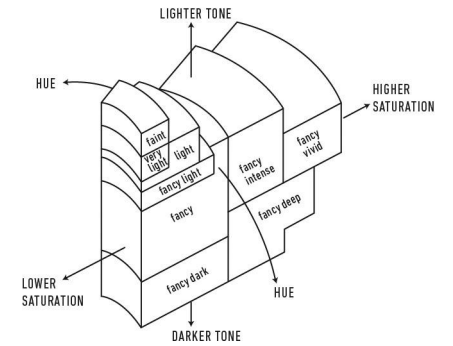

GIA COLORED DIAMOND REPORT

June 25, 2013
 Report Type Identification and Origin Report
 GIA Report Number 2155513530
 Shape and Cutting Style Square Modified Brilliant
 Measurements 3.55 x 3.50 x 2.41 mm
 Carat Weight 0.28 carat
 Color Grade Fancy Intense Purplish Pink
 Color Origin Natural
 Color Distribution Even

ADDITIONAL INFORMATION

**GIA COLORED
DIAMOND
SCALE**

Illustration of GIA fancy color grade interrelationships

The results documented in this report refer only to the diamond described, and were obtained using the techniques and equipment used by GIA at the time of examination. This report is not a guarantee or valuation. For additional information and important limitations and disclaimers, please see www.gia.edu/terms or call +1 800 421 7250 or +1 760 603 4500. ©2014 Gemological Institute of America, Inc.