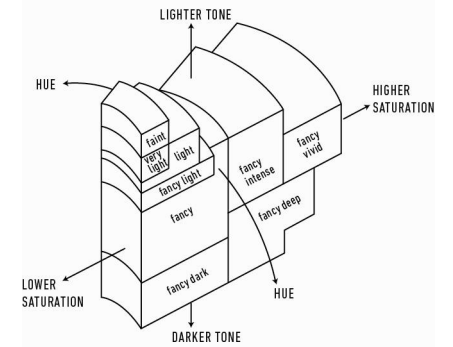

GIA COLORED DIAMOND REPORT

June 24, 2013
 Report Type Identification and Origin Report
 GIA Report Number 2155512838
 Shape and Cutting Style Pear Brilliant
 Measurements 4.78 x 3.28 x 1.97 mm
 Carat Weight 0.18 carat
 Color Grade Fancy Intense Purplish Pink
 Color Origin Natural
 Color Distribution Even

ADDITIONAL INFORMATION

**GIA COLORED
DIAMOND
SCALE**

Illustration of GIA fancy color grade interrelationships

The results documented in this report refer only to the diamond described, and were obtained using the techniques and equipment used by GIA at the time of examination. This report is not a guarantee or valuation. For additional information and important limitations and disclaimers, please see www.gia.edu/terms or call +1 800 421 7250 or +1 760 603 4500. ©2014 Gemological Institute of America, Inc.