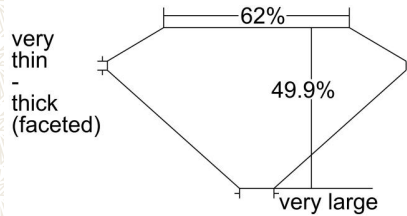

GIA COLORED DIAMOND REPORT

April 08, 2014
 Report Type Grading Report
 GIA Report Number 2155429051
 Shape and Cutting Style Heart Brilliant
 Measurements 23.03 x 27.89 x 13.90 mm

Carat Weight 55.32 carat
 Color Grade Fancy Brown-Yellow
 Color Origin Natural
 Color Distribution Even
 Clarity Grade VS1
 Proportions:

Profile not to actual proportions

Polish Very Good
 Symmetry Very Good
 Fluorescence None

Comments: Internal graining is not shown.

ADDITIONAL INFORMATION

CLARITY CHARACTERISTICS

KEY TO SYMBOLS*

-  Feather
-  Extra Facet

* Red symbols denote internal characteristics (inclusions). Green or black symbols denote external characteristics (blemishes). Diagram is an approximate representation of the diamond, and symbols shown indicate type, position, and approximate size of clarity characteristics. All clarity characteristics may not be shown. Details of finish are not shown.