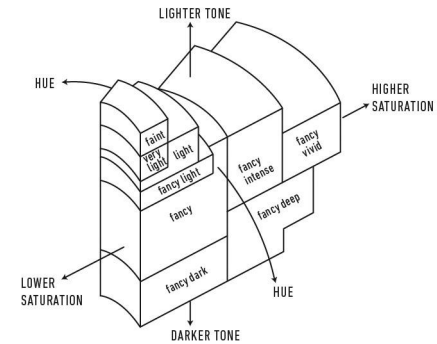

Profile not to actual proportions

Polish Very Good
 Symmetry Very Good
 Fluorescence None

Comments: Internal graining is not shown.

ADDITIONAL INFORMATION

CLARITY CHARACTERISTICS

KEY TO SYMBOLS*

-  Feather
-  Extra Facet

* Red symbols denote internal characteristics (inclusions). Green or black symbols denote external characteristics (blemishes). Diagram is an approximate representation of the diamond, and symbols shown indicate type, position, and approximate size of clarity characteristics. All clarity characteristics may not be shown. Details of finish are not shown.

GIA COLORED DIAMOND SCALE

Illustration of GIA fancy color grade interrelationships

GIA CLARITY SCALE

VERY VERY SLIGHTLY INCLUDED	FLAWLESS
	INTERNALLY FLAWLESS
VERY VERY SLIGHTLY INCLUDED	VVS ₁
	VVS ₂
VERY SLIGHTLY INCLUDED	VS ₁
	VS ₂
SLIGHTLY INCLUDED	S ₁
	S ₂
INCLUDED	I ₁
	I ₂
	I ₃