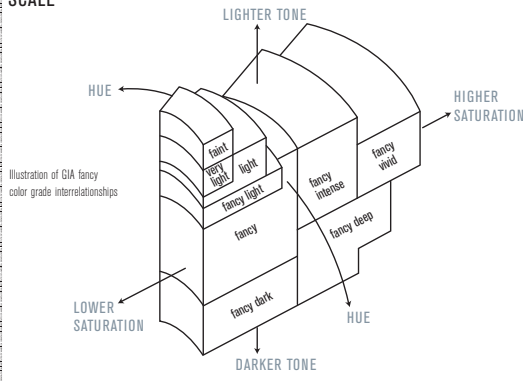

COLORED DIAMOND IDENTIFICATION AND ORIGIN REPORT

GIA REPORT 2155286985

March 20, 2013

Laser Inscription Registry ..... GIA 2155286985

Shape and Cutting Style ..... Marquise Brilliant

Measurements ..... 5.35 x 2.78 x 1.54 mm

Weight ..... 0.14 carat

Color Grade

Origin ..... NATURAL

Grade ..... FANCY

..... ORANGY YELLOW

Distribution ..... EVEN

Comments:

None

GIA COLORED DIAMOND SCALE

110218726441