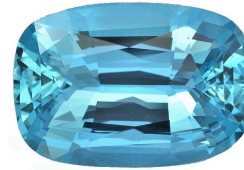

GRADING REPORT
13/03/2018

Report Number **181300341021**
 Shape & Cutting style Cushion Mixed
 Measurements 19.51 x 13.36 x 8.10 mm.
 Weight **12.52 Carats**

IDENTIFICATION

Variety **Aquamarine**
 Species/Series **Natural Beryl**

ADDITIONAL GRADING INFORMATION

Color Blue
 GW Color 20_04_3_5
 Santa Maria Color
 Transparency Transparent
 Clarity grade Eye clean
 Polish Excellent
 Symmetry Excellent

COMMENTS
COLOR ANALYSIS

Printed image/s quality may vary due to the lighting and environmental conditions, the camera used, the skills of the photographer and the printer's performance. Image/s is/are not to scale

20_04_3_5

Santa Maria Color

The Gemewizard™ Color Reference image displayed above is found by GWLAB to most closely resemble the actual color of the gem. Please note that printed colors may look slightly different from the actual gem.

MEASUREMENTS

 Powered By 
ABOUT AQUAMARINE

Aquamarine is a variety of beryl, a group of crystallized beryllium aluminum silicates, occurring in shades of light blue. It is the birthstone for the month of March and the gemstone for the sixteenth and the nineteenth wedding anniversary.