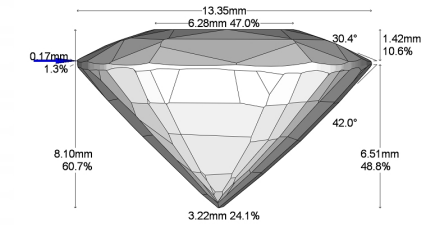

MEASUREMENTS

Powered By

ABOUT AQUAMARINE

Aquamarine is a variety of beryl, a group of crystallized beryllium aluminum silicates, occurring in shades of light blue. It is the birthstone for the month of March and the gemstone for the sixteenth and the nineteenth wedding anniversary.

DIGITALLY SIGNED

IMPORTANT LIMITATIONS This report contains only the characteristics of the specific item/s described herein following its/their analysis and grading according to the GWLAB™ laboratory's highest standards. The report represents the best professional opinion of the item/s described, as recorded during testing and grading, limited to the methods and equipment available by the GWLAB™ laboratory at the time of the examination. In any event, GWLAB™ and/or its workers are not responsible for any loss, profit loss, damage or expense incurred by the customer or his customers hereafter due to any error found in this report or to any differences in test results which may transpire in case of repeated testing and/or use of other standards, norms, methods or criteria other than those chosen by GWLAB™. This report is not a price guarantee, nor a valuation nor an appraisal of any kind.