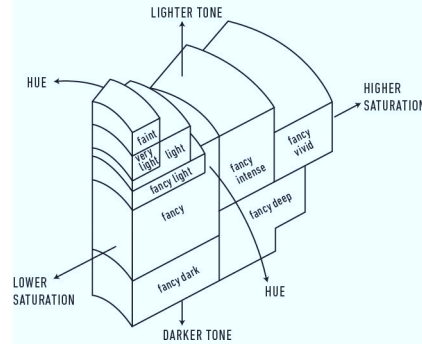

GIA COLORED DIAMOND REPORT

May 16, 2016
 Report Type Identification and Origin Report
 GIA Report Number 1229559500
 Shape and Cutting Style Heart Brilliant
 Measurements 3.29 x 3.58 x 2.10 mm
 Carat Weight 0.14 carat
 Color Grade Fancy Intense Pinkish Purple
 Color Origin Natural
 Color Distribution Even

ADDITIONAL INFORMATION

**GIA COLORED
DIAMOND
SCALE**

Illustration of GIA fancy color grade interrelationships

The results documented in this report refer only to the diamond described, and were obtained using the techniques and equipment used by GIA at the time of examination. This report is not a guarantee or valuation. For additional information and important limitations and disclaimers, please see www.gia.edu/terms or call +1 800 421 7250 or +1 760 603 4500. ©2014 Gemological Institute of America, Inc.