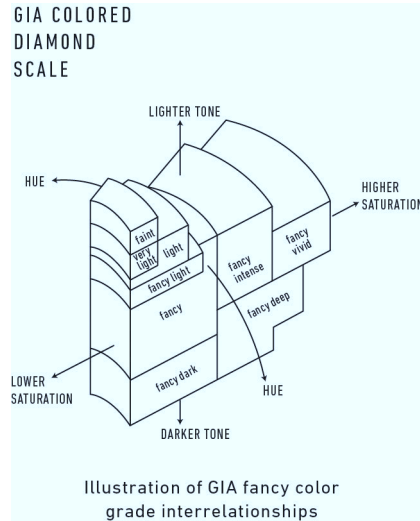

Verify this report at gia.edu

GIA COLORED DIAMOND REPORT

August 27, 2015
Report Type ..... Identification and Origin Report
GIA Report Number 1203596757
Shape and Cutting Style ..... Modified Square Brilliant
Measurements ..... 2.77 x 2.65 x 1.94 mm
Carat Weight ..... 0.14 carat
Color Grade ..... Fancy Intense Purplish Pink
Color Origin ..... Natural
Color Distribution ..... Even
Inscription(s): GIA 1203596757

ADDITIONAL INFORMATION

The results documented in this report refer only to the diamond described, and were obtained using the techniques and equipment used by GIA at the time of examination. This report is not a guarantee or valuation. For additional information and important limitations and disclaimers, please see www.gia.edu/terms or call +1 800 421 7250 or +1 760 603 4500. ©2014 Gemological Institute of America, Inc.

reportcheck.gia.edu