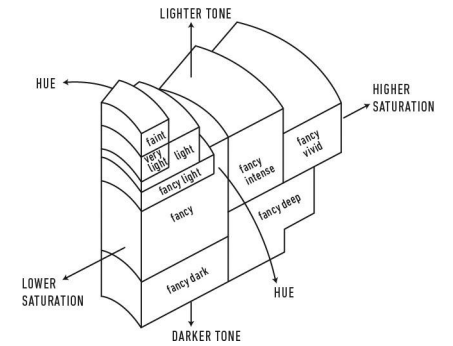

Carat Weight 2.45 carat

Color Grade Fancy Black

Color Origin Natural

Color Distribution Even

Inscription(s): GIA 1156864881

ADDITIONAL INFORMATION

**GIA COLORED
DIAMOND
SCALE**

Illustration of GIA fancy color grade interrelationships